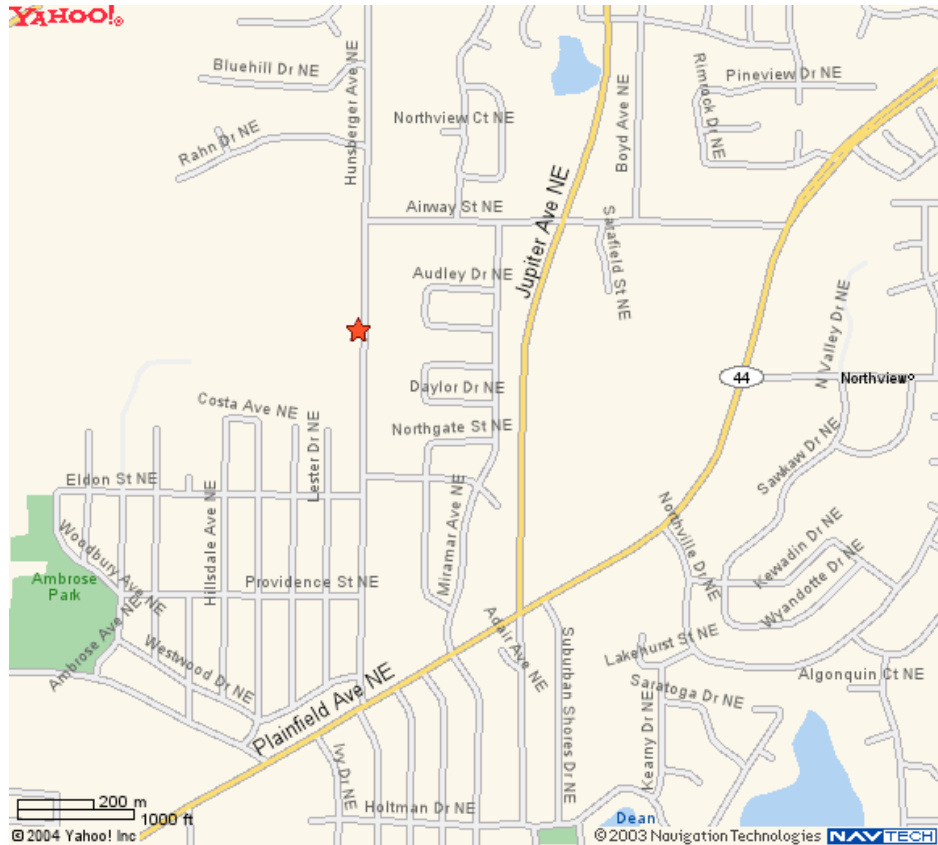

THE GREAT LAKES CONFERENCE
*Sponsored by Advantage Discipline and
Spring Arbor University*
July 21 - 25, 2008 Map Page

We want to thank you for your interest in the 16th annual Great Lakes Conference. We feel we have obtained some of the countries finest consultants and this promises to be a very exciting conference.

- Q.** Where is the Northview Performing Arts Auditorium?
A. The directions to Northview High School Auditorium are:
I-96 (E/W) to the Plainfield exit. Take Plainfield north/east to Hunsburger St. (1 1/2 block N/E. of Meijers) and turn left or north. The auditorium is located approximately 1/2 mi. north on the left or west side of the street. Parking is in the back. The address is 4451 Hunsberger NE Grand Rapids, MI 49525.